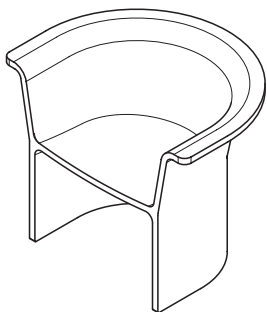

## Cove c/o Thomas Coward

---

*The Cove chair is designed to highlight the purity and strength of terracotta.*

Two negative shapes are placed on top of each other, one creating lift, the other creating support. The Cove chair evokes the coastal formation that its name derives from; it exists by the absence of matter.

---

Cove  
850 x 625 x 680H